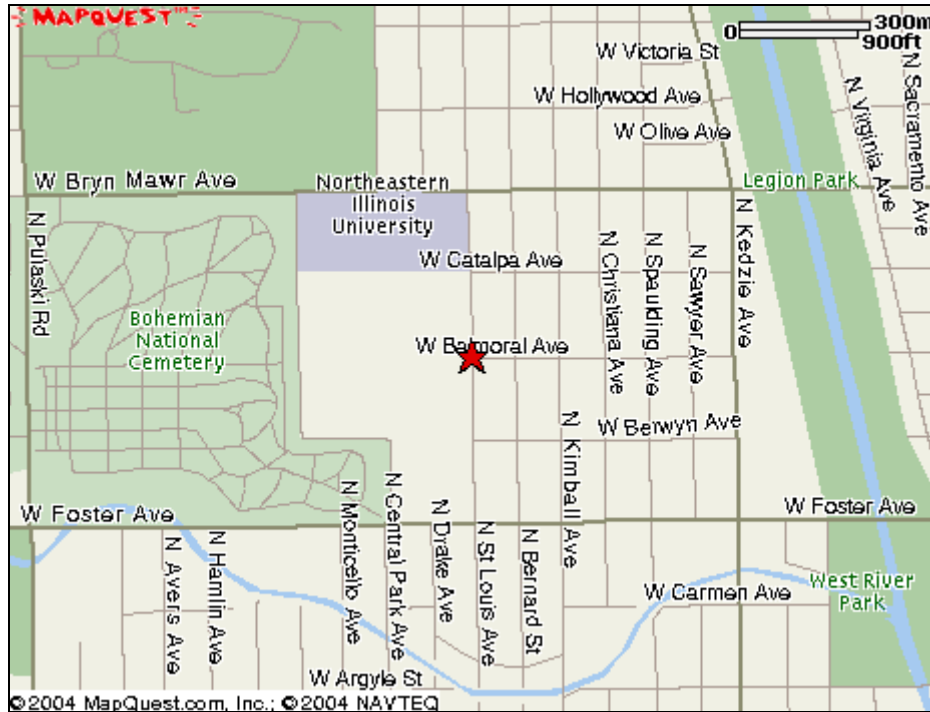

5400 North St. Louis, Chicago, IL 60625

Driving Instructions

From Downtown

North on Lake Shore Drive to Foster (5200 N)
West on Foster to Kimball (3400 W)
Right on Kimball to Balmoral (5400 N)
Left on Balmoral (2 blocks)

From I-90

Take Kennedy Expressway to Lawrence Avenue/4800 N
exit
Slight left onto Lawrence Avenue
Left onto North Cicero Avenue/IL-50
Right on Foster to Kimball (3400 W)
Left on Kimball to Balmoral (5400 N)
Left on Balmoral (2 blocks)

From O'Hare Airport

Kennedy Expressway to Austin exit (6000 W)
Austin curves into Foster (5200 N)
East on Foster to Kimball (3400 W)
Left on Kimball to Balmoral (5400 N)
Left on Balmoral (2 blocks)

From I-94

Take Edens Expressway to Cicero (4800 W)
South on Cicero to Foster (5200 N)
East (left) on Foster to Kimball (3400 W)
Left on Kimball to Balmoral (5400 N)
Left on Balmoral (2 blocks)

Free Parking Available